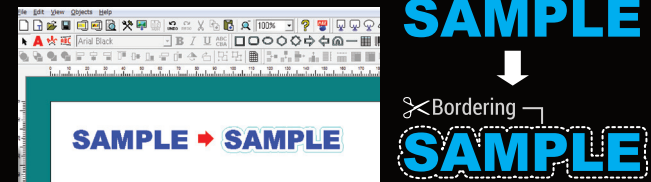

■ Bordering

Bepop PC-EX software automatically draws a unique cut-shape around selected objects.