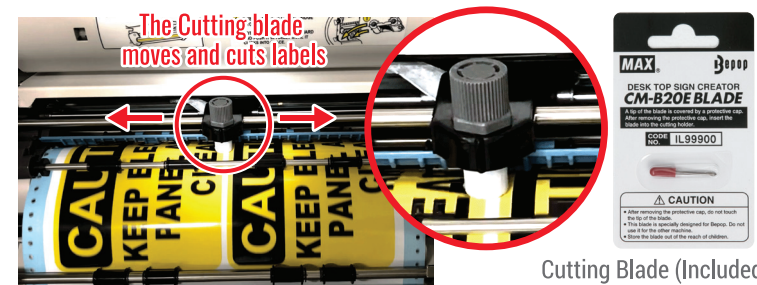

Safety Sign

Pipe Marking

Info Sign

Shadow Board Label

GHS Label

Warehouse Label

Cutting Sign

- OSHA Compliance
- Equipment
- ANSI Compliance
- Lean Manufactur-
- Maintenance
- Electrical Panels
- 5S
- Kanban
- Racks, Shelves & Bins
- Valve Tags
- Kaizen
- Visual Management
- Office Signs
- Bilingual Signs and more

ALL IN ONE PRINTER!

Watch the video

SAVE TIME, SAVE MONEY AND IMPROVE PROCESSES

Sourcing appropriate labels and signs can often be time consuming and costly, especially when only small quantities, specifically worded, or exact sized outputs are required. This is where the MAX Bepop allows you to realize huge cost savings and operational improvements, by producing exactly what you want, when you want it... 24 hours a day!

NO NEED FOR PRE-PRINTED LABELS NO MORE WASTED STOCK

UNIQUE INTEGRATED PLOTTER CUTTER

Cutting Blade (Included)

Cuts labels in any shapes and sizes you want!
NO die is required, NO minimum qty, NO lead-time!