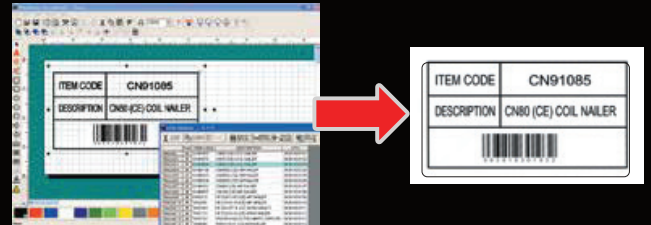

Dedicated Software Included

USB connection to your PC

■ Templates & Symbols

Bepop PC-EX software includes 1,400 templates and symbols to help create your industrial standard signage easily and quickly.

■ Enables Variety of Data Importing

Bepop PC-EX software makes it possible to import the existing data from your PC so that you can use the data to create label design.

- Database in CSV format
- CAD drawing data in DXF format
- Image data in JPG, BMP, GIF, WMF, PNG or TIFF format
- Document data in Excel, Word, Powerpoint