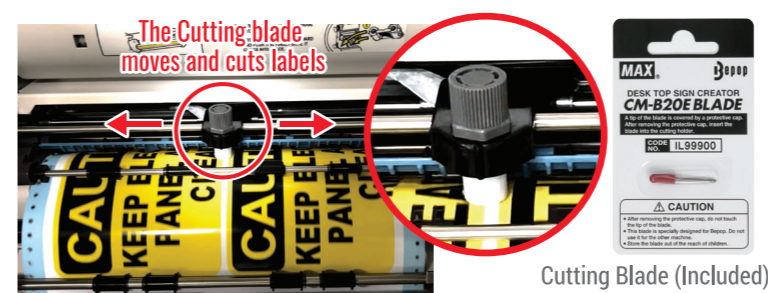

NO NEED FOR PRE-PRINTED LABELS NO MORE WASTED STOCK

UNIQUE INTEGRATED PLOTTER CUTTER