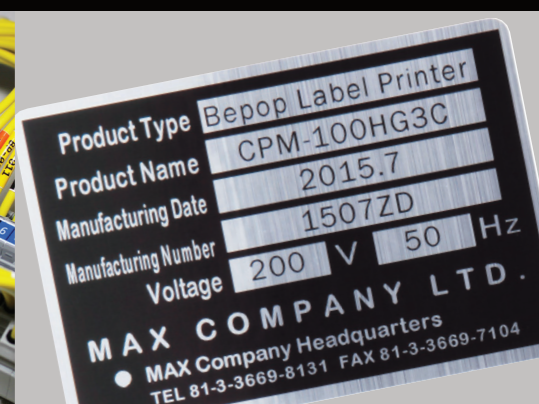

MAX CO., LTD.

6-6, NIHONBASHI, HAKOZAKI-CHO, CHUO-KU, TOKYO, JAPAN

PHONE: 81-3-3669-8131 FAX: 81-3-3669-7104

<http://wis.max-ltd.co.jp/int/bepopregi/index2.php>