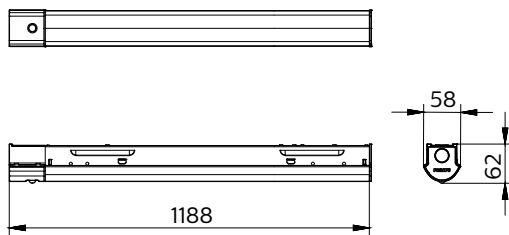

GreenPerform Batten G3 BN398C

Dimensional drawing

General Information

CE mark	CE mark
ENEC mark	-
Gear	-

Operating and Electrical

Input Voltage	220-240 V
Line Frequency	50 or 60 Hz

Approval and Application

Protection class IEC	Safety class I
Mech. impact protection code	IK03
Ingress protection code	IP20

Initial Performance (IEC Compliant)

Luminous flux tolerance	+/-10%

General Information

Order Code	Full Product Name	Driver included	Flammability mark	Glow-wire test	Number of gear units
911401549002	BN398X LED69/840 L1200 L1 S OP	Yes	-	Temperature 650 °C, duration 30 s	1 unit
911401549102	BN398X LED69/865 L1200 L1 S OP	Yes	-	Temperature 650 °C, duration 30 s	1 unit
911401549202	BN398X LED70/840 L1500 L1 S OP	Yes	-	Temperature 650 °C, duration 30 s	1 unit
911401549302	BN398X LED70/865 L1500 L1 S OP	Yes	-	Temperature 650 °C, duration 30 s	1 unit
911401549402	BN398X LED69/840 L1200 L1 S WB	Yes	-	Temperature 650 °C, duration 30 s	1 unit
911401549502	BN398X LED69/865 L1200 L1 S WB	Yes	-	Temperature 650 °C, duration 30 s	1 unit
911401549602	BN398X LED70/840 L1500 L1 S WB	Yes	-	Temperature 650 °C, duration 30 s	1 unit
911401549702	BN398X LED70/865 L1500 L1 S WB	Yes	-	Temperature 650 °C, duration 30 s	1 unit
911401549802	BN398X LED20/840 L600 L1 W OP	Yes	-	Temperature 650 °C, duration 30 s	1 unit
911401549902	BN398X LED20/865 L600 L1 W OP	Yes	-	Temperature 650 °C, duration 30 s	1 unit
911401550002	BN398X LED20/840 L600 L1 W WB	Yes	-	Temperature 650 °C, duration 30 s	1 unit
911401550102	BN398X LED20/865 L600 L1 W WB	Yes	-	Temperature 650 °C, duration 30 s	1 unit