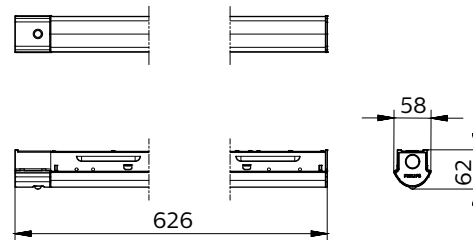

GreenPerform Batten G3 BN398C

Correlated color temperature - CCT	4000K/6500K
Color Rendering index - CRI	80
Beam angle	WB
Protection Class	Safety class I; Safety class III - POE
IEC61140	

Mechanical impact protection	IK03
Ingress protection	IP20
Overall length	600mm 1200mm 1500mm

Dimensional drawing

GreenPerform Batten G3 BN398C

Dimensional drawing

General Information

CE mark	CE mark
ENEC mark	-
Gear	-

Operating and Electrical

Input Voltage	220-240 V
Line Frequency	50 or 60 Hz

Approval and Application