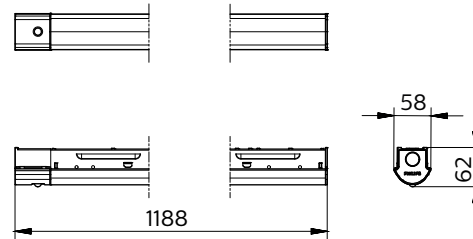

GreenPerform Batten G3 BN398C

Dimensional drawing

General Information

CE mark	CE mark
ENEC mark	-
Gear	-

Operating and Electrical

Input Voltage	220-240 V
Line Frequency	50 or 60 Hz

Approval and Application

Protection class IEC	Safety class I
Mech. impact protection code	IK03
Ingress protection code	IP20

Initial Performance (IEC Compliant)

Luminous flux tolerance	+/-10%

General Information

Order Code	Full Product Name	Driver included	Flammability mark	Glow-wire test	Number of gear units
911401549002	BN398X LED69/840 L1200 L1 S OP	Yes	-	Temperature 650 °C, duration 30 s	1 unit
911401549102	BN398X LED69/865 L1200 L1 S OP	Yes	-	Temperature 650 °C, duration 30 s	1 unit
911401549202	BN398X LED70/840 L1500 L1 S OP	Yes	-	Temperature 650 °C, duration 30 s	1 unit
911401549302	BN398X LED70/865 L1500 L1 S OP	Yes	-	Temperature 650 °C, duration 30 s	1 unit
911401549402	BN398X LED69/840 L1200 L1 S WB	Yes	-	Temperature 650 °C, duration 30 s	1 unit
911401549502	BN398X LED69/865 L1200 L1 S WB	Yes	-	Temperature 650 °C, duration 30 s	1 unit
911401549602	BN398X LED70/840 L1500 L1 S WB	Yes	-	Temperature 650 °C, duration 30 s	1 unit
911401549702	BN398X LED70/865 L1500 L1 S WB	Yes	-	Temperature 650 °C, duration 30 s	1 unit
911401549802	BN398X LED20/840 L600 L1 W OP	Yes	-	Temperature 650 °C, duration 30 s	1 unit
911401549902	BN398X LED20/865 L600 L1 W OP	Yes	-	Temperature 650 °C, duration 30 s	1 unit
911401550002	BN398X LED20/840 L600 L1 W WB	Yes	-	Temperature 650 °C, duration 30 s	1 unit
911401550102	BN398X LED20/865 L600 L1 W WB	Yes	-	Temperature 650 °C, duration 30 s	1 unit