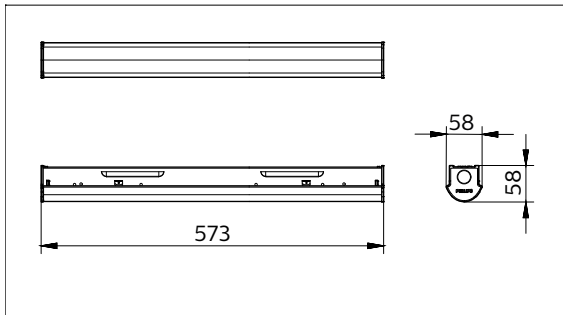

GreenPerform Batten G3 BN398C

Dimensional drawing

General Information

CE mark	CE mark
ENEC mark	-
Gear	-

Operating and Electrical

Input Voltage	220-240 V
Line Frequency	50 or 60 Hz

Approval and Application

Protection class IEC	Safety class I
Mech. impact protection code	IK03
Ingress protection code	IP20

Initial Performance (IEC Compliant)

Luminous flux tolerance	+/-10%

General Information

Order Code	Full Product Name	Driver included	Flammability mark	Glow-wire test	Number of gear units
911401549002	BN398X LED69/840 L1200 L1 S OP	Yes	-	Temperature 650 °C, duration 30 s	1 unit
911401549102	BN398X LED69/865 L1200 L1 S OP	Yes	-	Temperature 650 °C, duration 30 s	1 unit
911401549202	BN398X LED70/840 L1500 L1 S OP	Yes	-	Temperature 650 °C, duration 30 s	1 unit
911401549302	BN398X LED70/865 L1500 L1 S OP	Yes	-	Temperature 650 °C, duration 30 s	1 unit
911401549402	BN398X LED69/840 L1200 L1 S WB	Yes	-	Temperature 650 °C, duration 30 s	1 unit
911401549502	BN398X LED69/865 L1200 L1 S WB	Yes	-	Temperature 650 °C, duration 30 s	1 unit
911401549602	BN398X LED70/840 L1500 L1 S WB	Yes	-	Temperature 650 °C, duration 30 s	1 unit
911401549702	BN398X LED70/865 L1500 L1 S WB	Yes	-	Temperature 650 °C, duration 30 s	1 unit
911401549802	BN398X LED20/840 L600 L1 W OP	Yes	-	Temperature 650 °C, duration 30 s	1 unit
911401549902	BN398X LED20/865 L600 L1 W OP	Yes	-	Temperature 650 °C, duration 30 s	1 unit
911401550002	BN398X LED20/840 L600 L1 W WB	Yes	-	Temperature 650 °C, duration 30 s	1 unit
911401550102	BN398X LED20/865 L600 L1 W WB	Yes	-	Temperature 650 °C, duration 30 s	1 unit